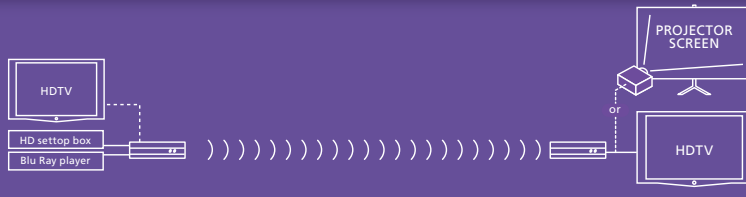

GigaView820™

WIRELESS
HDMI

EXTENDED
RANGE

HOME
NETWORKS

FULL HD
1080P

HD DVD

2
YEAR
WARRANTY

Blu-ray Disc

IR
EXTENDER

EASY
INSTALL

EN Replace your HDMI cable wirelessly

- Replace your HDMI cable wirelessly and locate your HDTV or projector wherever you want.
- Mount the receiver (out of sight) behind your HDTV or on the ceiling next to your projector. No more visible cables.
- Watch up to 2 (HD) devices such as Blu-ray® players, digital video recorders (DVRs), HD set-top boxes, PS3™ or Xbox® game consoles or standard DVD players/ recorders elsewhere in your home and easily switch between the sources connected without changing plugs.
- The built-in HDMI splitter means that you can also connect an HDTV to the Transmitter so that you can continue to watch the connected devices locally.
- Operate your A/V sources from anywhere, even through a wall or cupboard door, using the IR receiver.
- The HD signal does not experience any delays and is therefore perfect for game consoles.
- Digitally supports all 480p, 720p, 1080i and 1080p (Full HD) resolutions from up to 30 metres.
- 100% HDCP compliant.
- Sends the HD signal uncompressed.

DE Ersetzen Sie drahtlos Ihr HDMI Kabel

- Ersetzen Sie drahtlos Ihr HDMI Kabel und stellen Sie Ihren HDTV- oder Projektor hierdurch wo Sie wünschen auf.
- Montieren Sie den Empfänger (unsichtbar) hinter Ihrem HDTV oder an die Decke bei Ihrem Projektor. Kein Kabel mehr sichtbar.
- Nutzen Sie 2 (HD) Geräte wie Blu-ray® Player, digitale Videorekorder (DVRs), HD Set-top Boxes, PS3™ oder Xbox® Spielkonsolen oder reguläre DVD Player /Rekorder anderswo im Haus und schalten Sie ohne jegliches Umstecken einfach zwischen den angeschlossenen Quellen.
- Aufgrund des eingebauten HDMI Splitters können Sie auch einen HDTV an den Sender anschließen, um die angeschlossenen Geräte örtlich weiterhin zu nutzen.
- Bedienen Sie Ihre A/V Quellen aus jedem Winkel heraus, sogar durch Wände oder Schranktüren hindurch aufgrund des IR Empfängers.
- Das HD Signal wird nicht verzögert und eignet sich somit ausgezeichnet für Spielkonsolen.
- Unterstützt digital alle 480p, 720p, 1080i und 1080p (Full HD) Auflösungen bis zu 30 Meter.
- 100% HDCP Kompatibilität.
- Versendet das HD signal unkomprimiert.

FR Remplacez sans fil votre câble HDMI